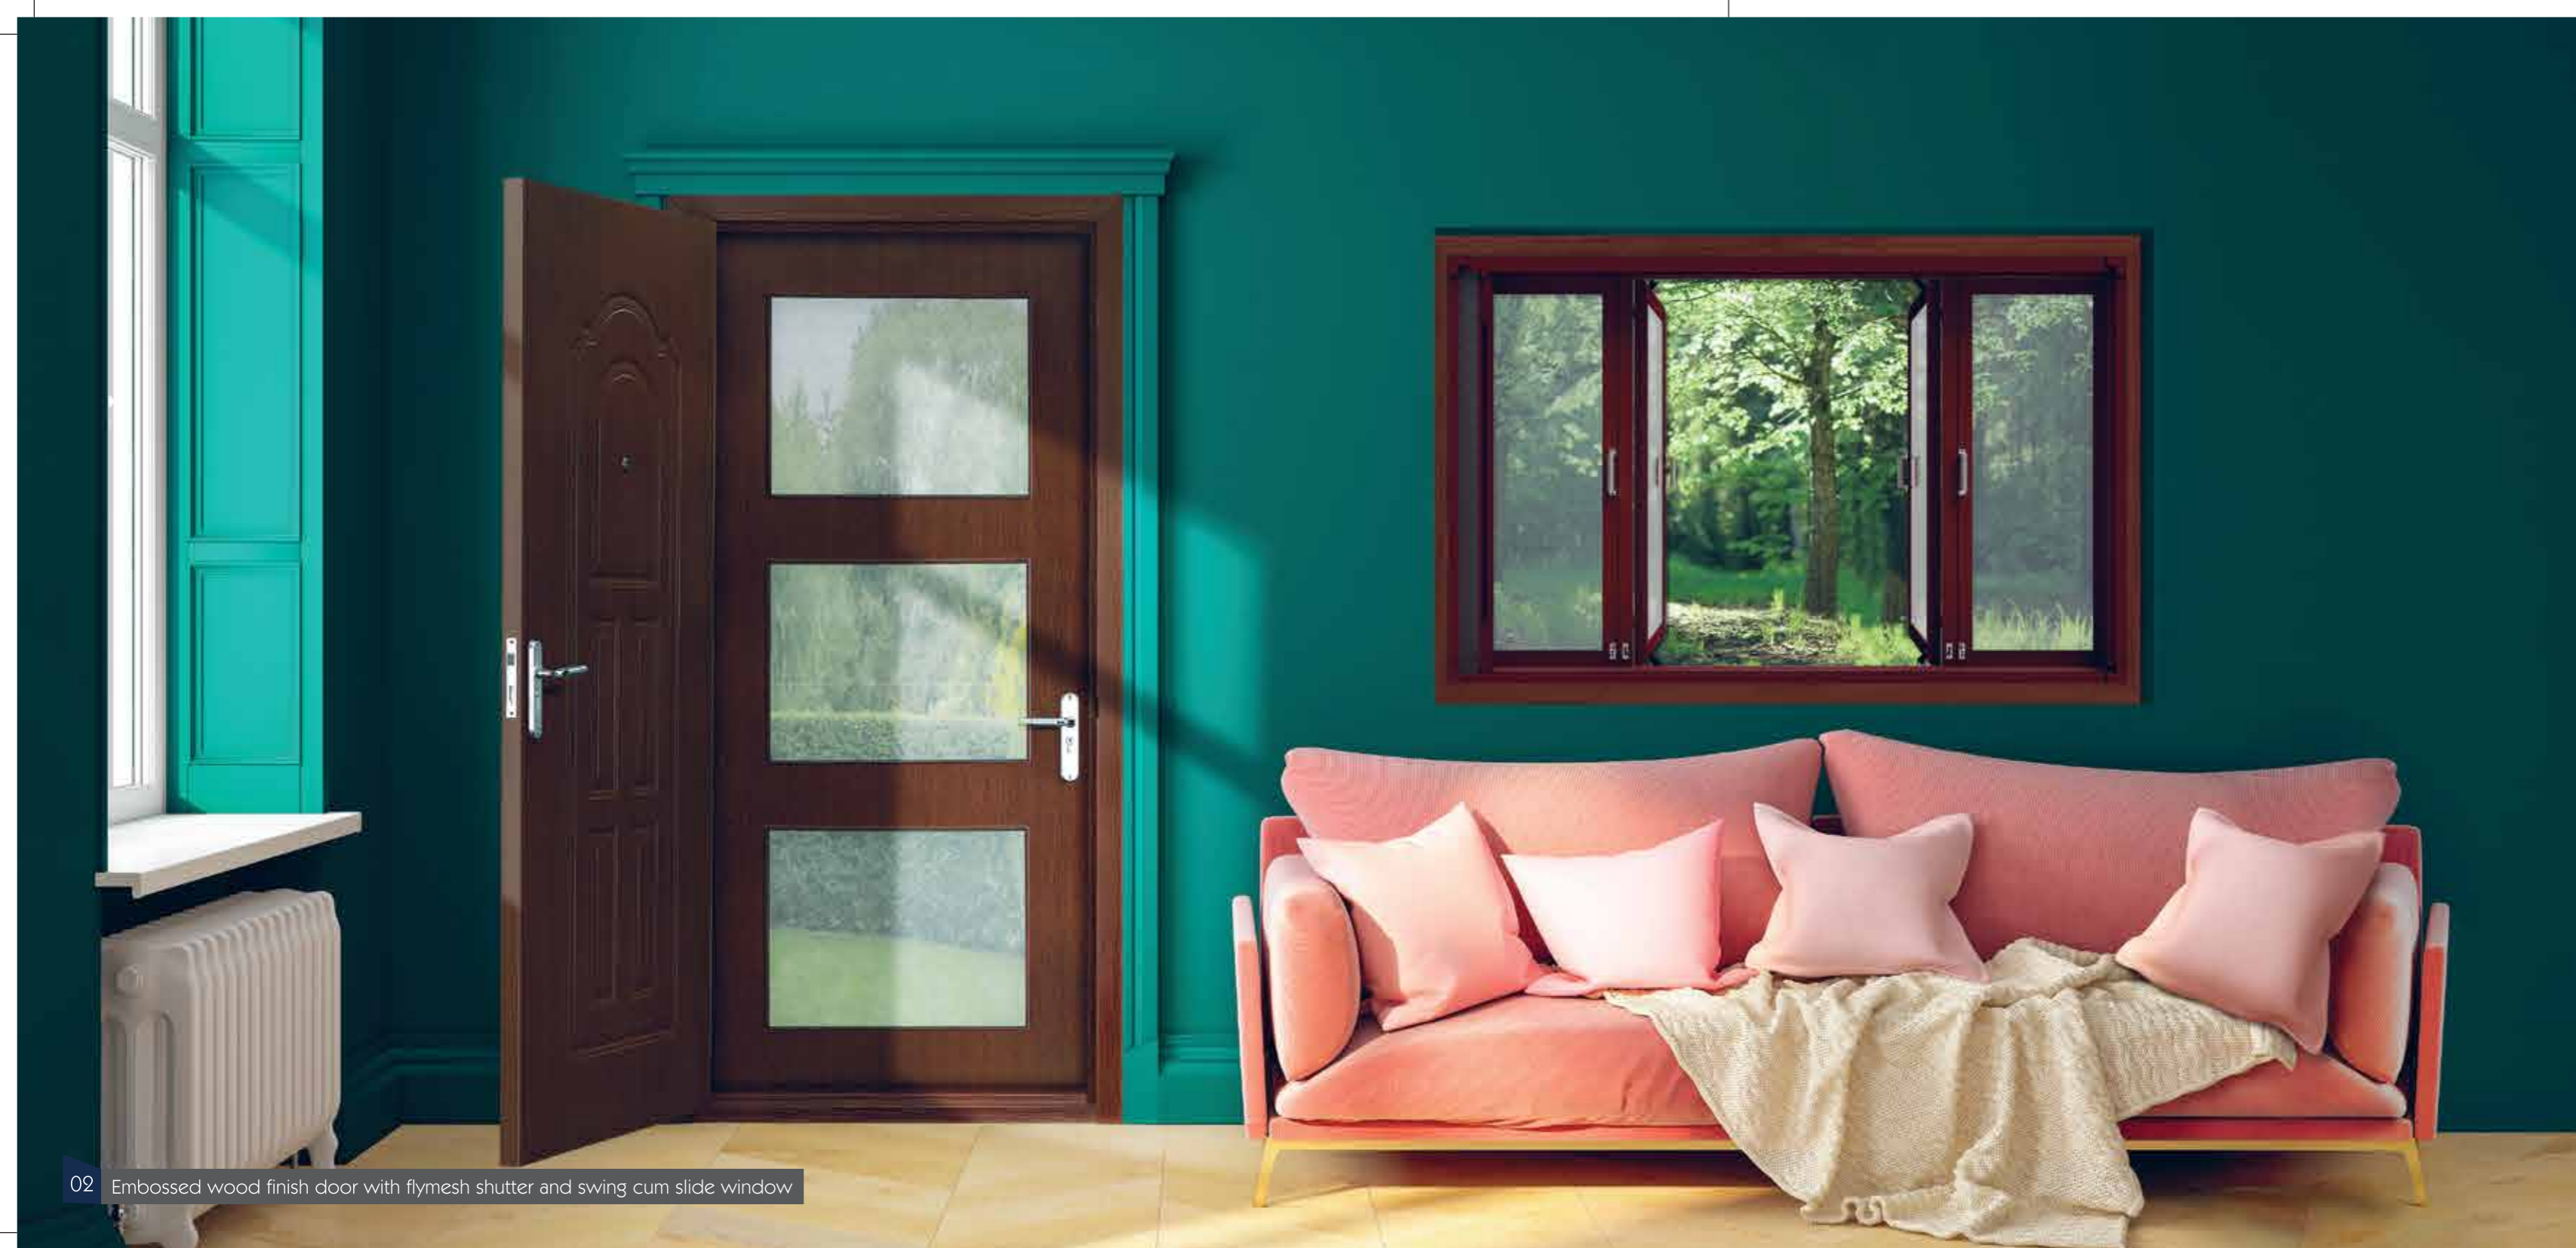

WOODEN SHADES

Sun Teak

B-04-01

Elegant and classy, this shade of brown is the preferred choice for someone who loves everything vintage. Sun Teak is your go-to colour if you want your living space to reflect classic retro charm.