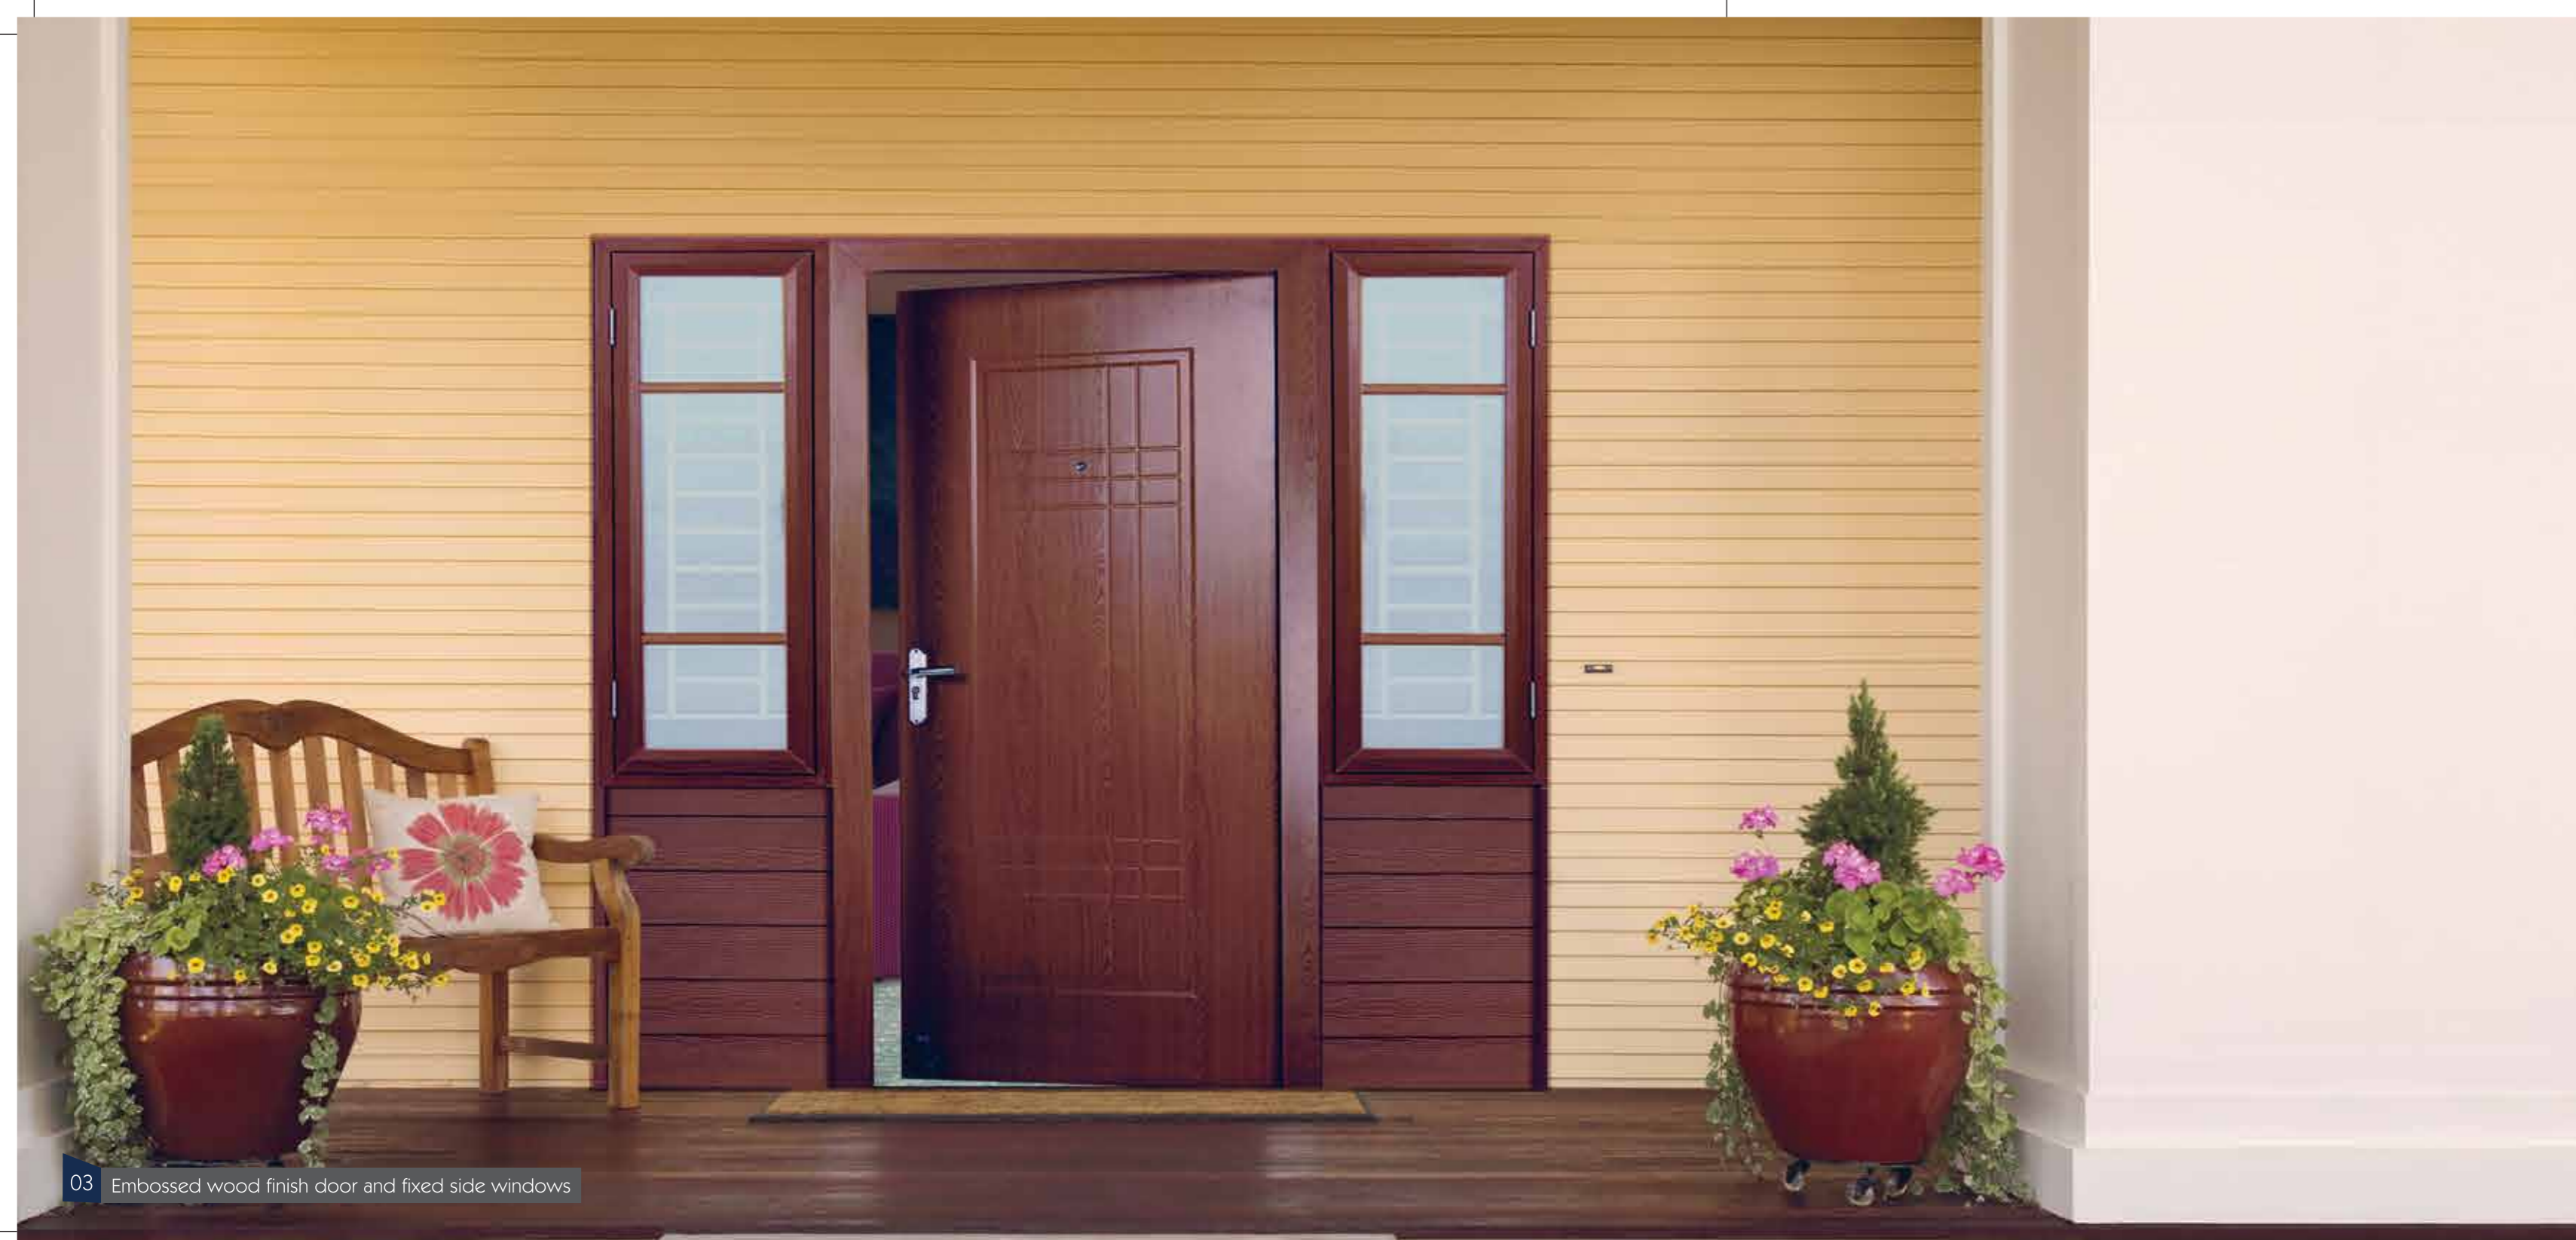

03 Embossed wood finish door and fixed side windows